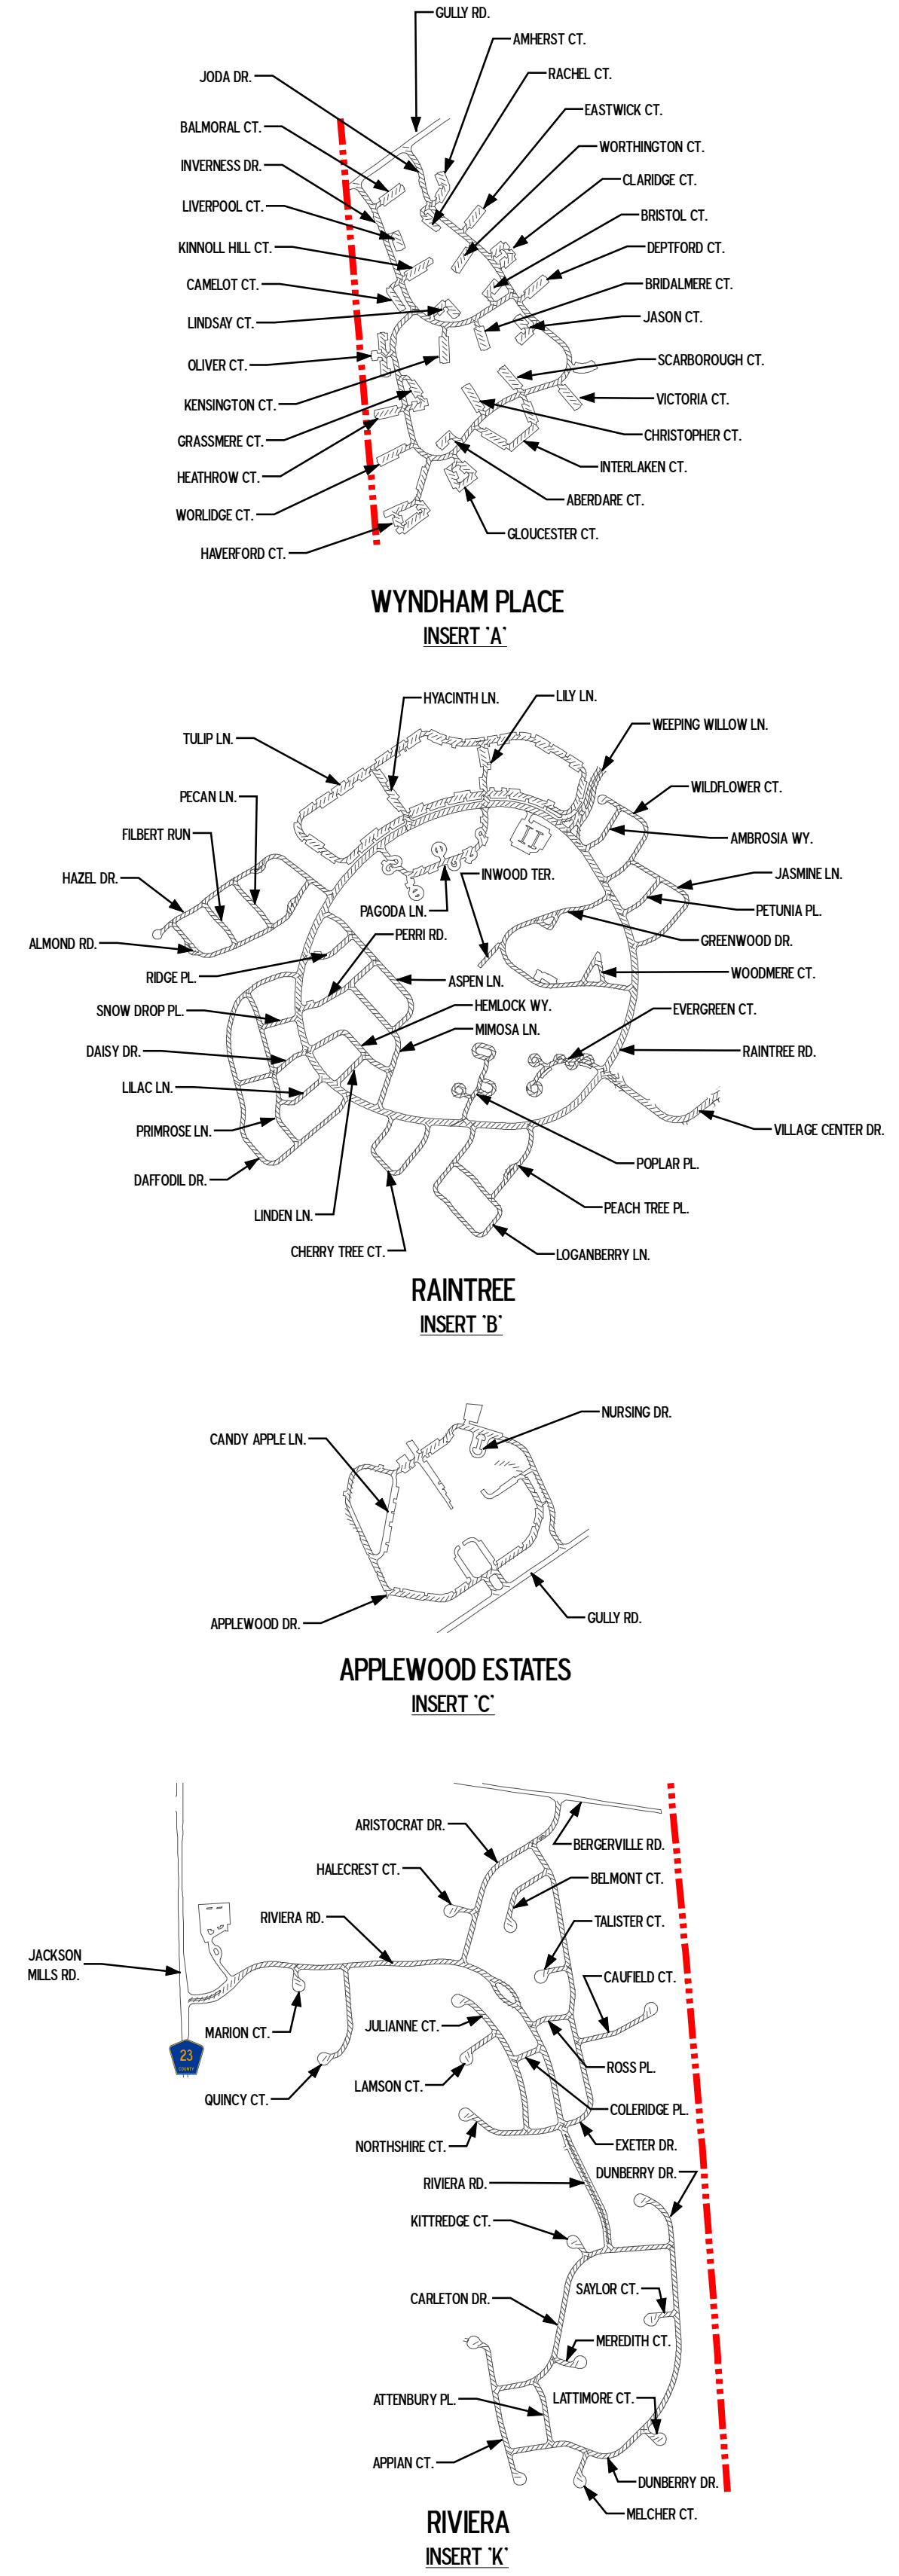

REVISIONS		
DATE	REV. BY	COMMENTS

Note:
The imagery shown is from the World Imagery Service which is made available by ESRI. It features 0.3m resolution imagery in the continental United States.

The wetlands information shown is from the NJDEP GIS digital data, but this secondary product has not been verified by NJDEP and is not state-authorized.

LEGEND

- PARCELS
- WATER BODIES
- STREAMS
- WETLANDS

TOWNSHIP OF FREEHOLD
MONMOUTH COUNTY,
NEW JERSEY

TIMOTHY P. WHITE
 TOWNSHIP ENGINEER
 JULY 5, 2018