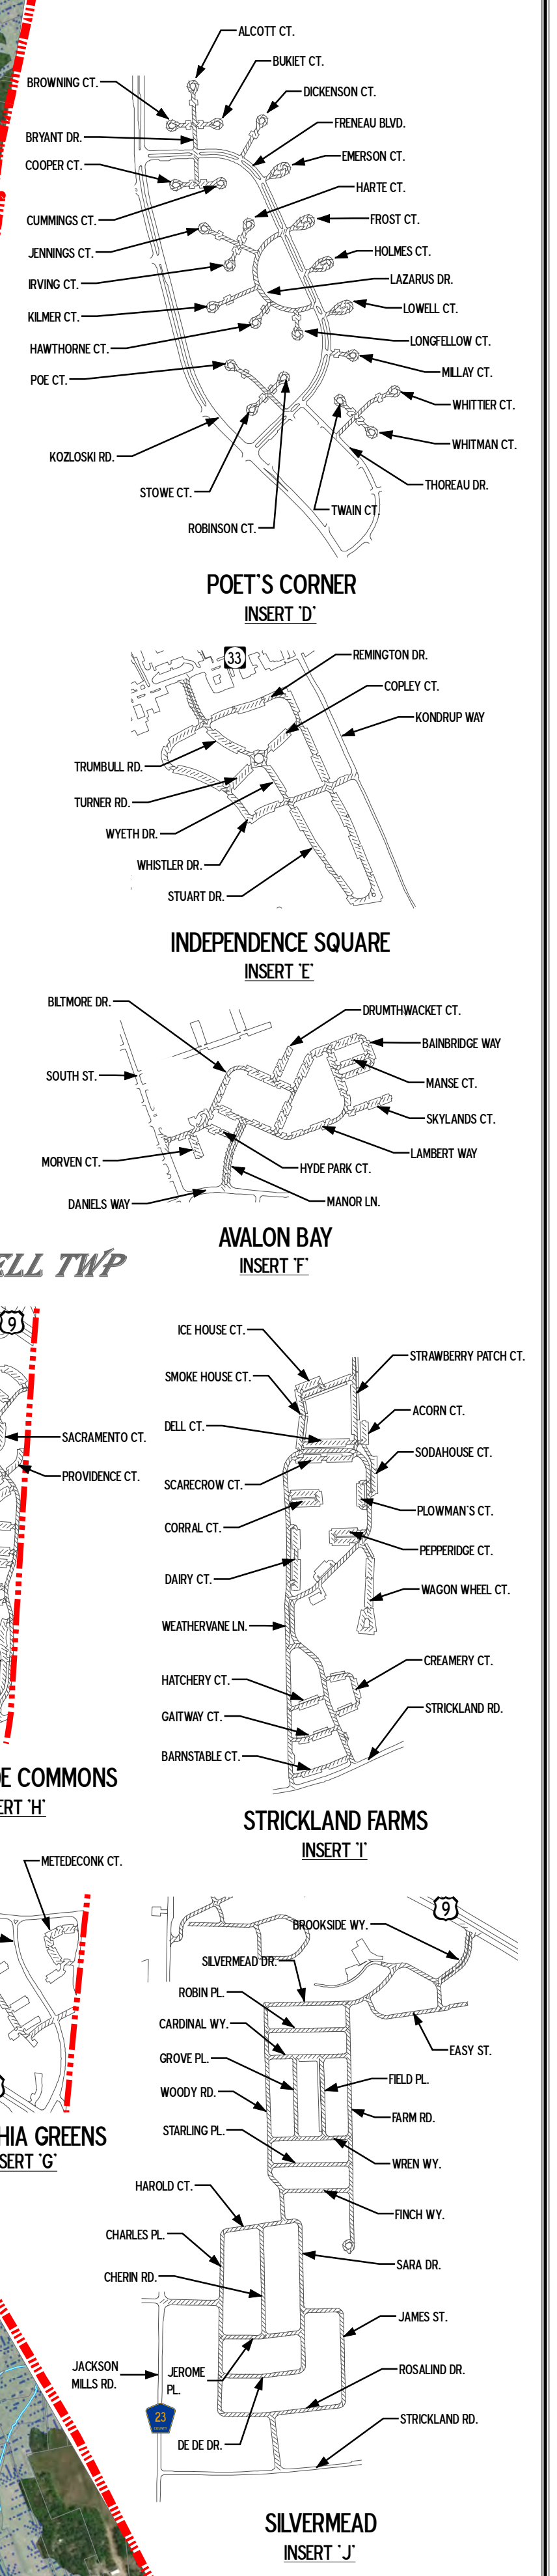

REVISIONS		
DATE	REV. BY	COMMENTS

Note:
The imagery shown is from the World Imagery Service which is made available by ESRI. It features 0.3m resolution imagery in the continental United States.

The wetlands information shown is from the NJDEP GIS digital data, but this secondary product has not been verified by NJDEP and is not state-authorized.

LEGEND

- PARCELS
- WATER BODIES
- STREAMS
- WETLANDS

TOWNSHIP OF FREEHOLD
MONMOUTH COUNTY,
NEW JERSEY

TIMOTHY P. WHITE
 TOWNSHIP ENGINEER
 JULY 5, 2018